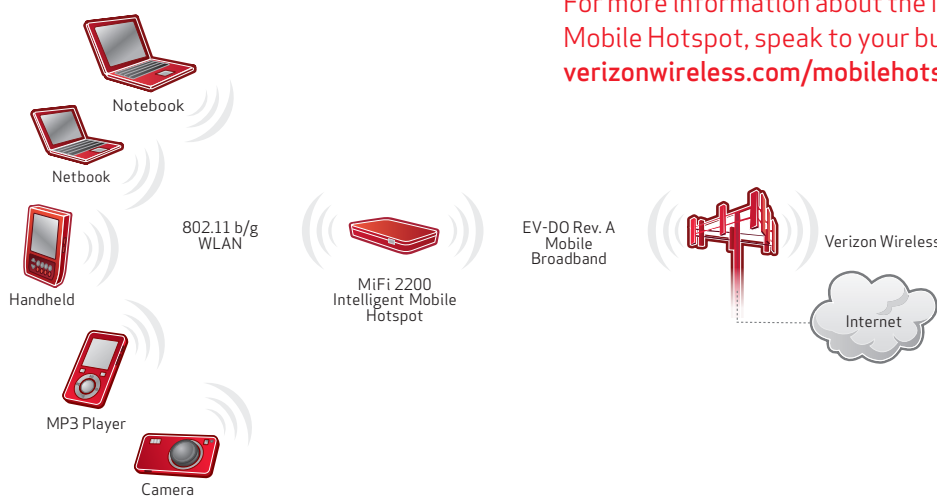

3G Mobile Hotspot Plans

Monthly Access Fee	$20	$35³	$50	$80
Monthly Data Allowance	1 GB	3 GB	5 GB	10 GB
Per-GB Rate After Allowance	$20	$10	$10	$10

$20 1 GB Dedicated 3G Mobile Hotspot Plan is a promotional offer and only available with purchase of select tablet in conjunction with select Dedicated 3G Mobile Hotspot device; if tablet is returned, the service for your Dedicated 3G Mobile Hotspot device will be changed to $35/3 GB plan. See sales representative for details. $35/3 GB Dedicated 3G Mobile Hotspot Plan is a promotional price available for a limited time.

Prepaid Mobile Broadband Plans⁴

Pay for what you need, when you need it.	Day	Week	Month	
Access Fee	$15	$30	$50	$80
Data Allowance	100 MB	300 MB	1 GB	5 GB

Know your limits.

Sign up for the 3G Mobile Hotspot Plan and you'll enjoy up to 10GB of on-the-move Wi-Fi power. Check your usage at any time quickly and easily:

- + When your computer is connected to the internet via Wi-Fi or another connection that does not use the Verizon Wireless data network, log on to My Verizon or My Business Account.

For more information about the MiFi 2200 Intelligent Mobile Hotspot, speak to your business specialist or visit verizonwireless.com/mobilehotspot.

² When traveling in the Extended 3G Coverage Area, you can expect download speeds of 400 to 700 Kbps and upload speeds of 60 to 80 Kbps. Mobile Broadband speed claims based on our network tests with 5 MB FTP data files, without compression. Outside the 3G and Extended 3G Coverage Areas, the National Access network allows connections at typical speeds of 60 to 80 Kbps, based on our network tests with 101 KB FTP data files. Actual speeds and coverage may vary.

³ Promotional price available for a limited time/while supplies last.

⁴ Prepaid Mobile Broadband Plans do not include Verizon Wi-Fi Access, Text Messaging or roaming.

Our Surcharges (including Federal Universal Service of 15.5% of interstate and international telecom charges (varies quarterly), 2¢ Regulatory and 6¢ Administrative/line/mo., and others by area) are not taxes (details: 1.888.684.1888); government taxes and our surcharges could add 6% to 39% to your bill. Activation fee/line: $35.

IMPORTANT CONSUMER INFORMATION: Corporate Subscribers are subject to Major/National Account Agreement Data Plan and credit approval. Up to $175 early termination fee. MiFi is a trademark of Novatel Wireless, Inc. Coverage not available everywhere: see vzw.com. © 2011 Verizon Wireless. 0211-D1464